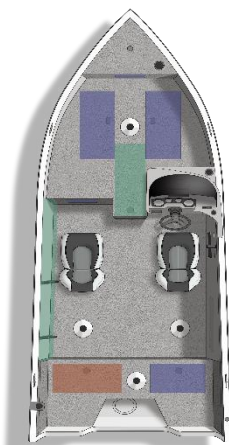

SPECIFICATIONS

	1650 Fish Hawk SC
Overall boat length	16' 9" = 5,11 m
Beam	86.5" = 2,20 m
Chine width	72" = 1,83 m
Max. depth	39" = 99 cm
Max cockpit depth	24" = 61 cm
Transom height	20" = 51 cm
Deadrise	12°
Weight (boat only, dry)	1.050# = 476 kg
Max. weight capacity	1.450# = 658 kg
Max. people capacity	6 pers
Max. engine capacity	90 hp
Fuel capacity	19 gal. = 72 ltr
Aluminum gauge bottom	0,090" = 2,3 mm
Aluminum gauge sides	0,080" = 2 mm
Aluminum gauge transom	0,125" = 3,2 mm

	1650 Fish Hawk WT
Overall boat length	16' 9" = 5,11 m
Beam	86.5" = 2,20 m
Chine width	72" = 1,83 m
Max. depth	39" = 99 cm
Max cockpit depth	24" = 61 cm
Transom height	20" = 51 cm
Deadrise	12°
Weight (boat only, dry)	1.185# = 538 kg
Max. weight capacity	1.450# = 658 kg
Max. people capacity	6 pers
Max. engine capacity	90 hp
Fuel capacity	19 gal. = 72 ltr
Aluminum gauge bottom	0,090" = 2,3 mm
Aluminum gauge sides	0,080" = 2 mm
Aluminum gauge transom	0,125" = 3,2 mm

STANDARD FEATURES

Console/Instrumentation

- Console, starboard, lit toggle switches, 2 drink holders, 12V pwr outlet, throw tray, & MP3 cubby
- No-feedback steering
- Steering wheel, black composite w/comfort grip
- Speedometer, tachometer, voltmeter & trim gauges standard w/pre-rig
- Fuel gauge
- Fuse panel
- Horn
- Windscreen (SC only)
- Console, port, glove box, 2 drink holders & throw-tray (WT only)
- Windshield, wrap-around w/safety glass (WT Only)

Rod Storage

- Rod storage, lockable (center, bow) (5 tubes w/7' capacity & 5 tubes w/6'9" capacity)
- Rod rack, quick access system, portside (SC: 5 rods w/9' capacity) (WT: 3 rods @ 9' capacity & 2 rods @ 7' capacity)