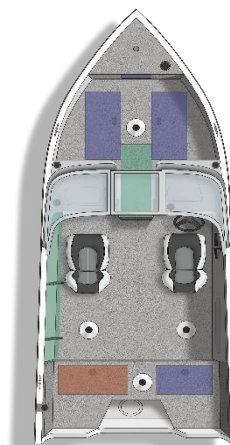

SPECIFICATIONS

	1650 Fish Hawk SC
Overall boat length	16' 9" = 5,11 m
Beam	86.5" = 2,20 m
Chine width	72" = 1,83 m
Max. depth	39" = 99 cm
Max cockpit depth	24" = 61 cm
Transom height	20" = 51 cm
Deadrise	12°
Weight (boat only, dry)	1.050# = 476 kg
Max. weight capacity	1.450# = 658 kg
Max. people capacity	6 pers
Max. engine capacity	90 hp
Fuel capacity	19 gal. = 72 ltr
Aluminum gauge bottom	0,090" = 2,3 mm
Aluminum gauge sides	0,080" = 2 mm
Aluminum gauge transom	0,125" = 3,2 mm

	1650 Fish Hawk WT
Overall boat length	16' 9" = 5,11 m
Beam	86.5" = 2,20 m
Chine width	72" = 1,83 m
Max. depth	39" = 99 cm
Max cockpit depth	24" = 61 cm
Transom height	20" = 51 cm
Deadrise	12°
Weight (boat only, dry)	1.185# = 538 kg
Max. weight capacity	1.450# = 658 kg
Max. people capacity	6 pers
Max. engine capacity	90 hp
Fuel capacity	19 gal. = 72 ltr
Aluminum gauge bottom	0,090" = 2,3 mm
Aluminum gauge sides	0,080" = 2 mm
Aluminum gauge transom	0,125" = 3,2 mm

STANDARD FEATURES

Console/Instrumentation

- Console, starboard, lit toggle switches, 2 drink holders, 12V pwr outlet, throw tray, & MP3 cubby
- No-feedback steering
- Steering wheel, black composite w/comfort grip
- Speedometer, tachometer, voltmeter & trim gauges standard w/pre-rig
- Fuel gauge
- Fuse panel
- Horn
- Windscreen (SC only)
- Console, port, glove box, 2 drink holders & throw-tray (WT only)
- Windshield, wrap-around w/safety glass (WT Only)